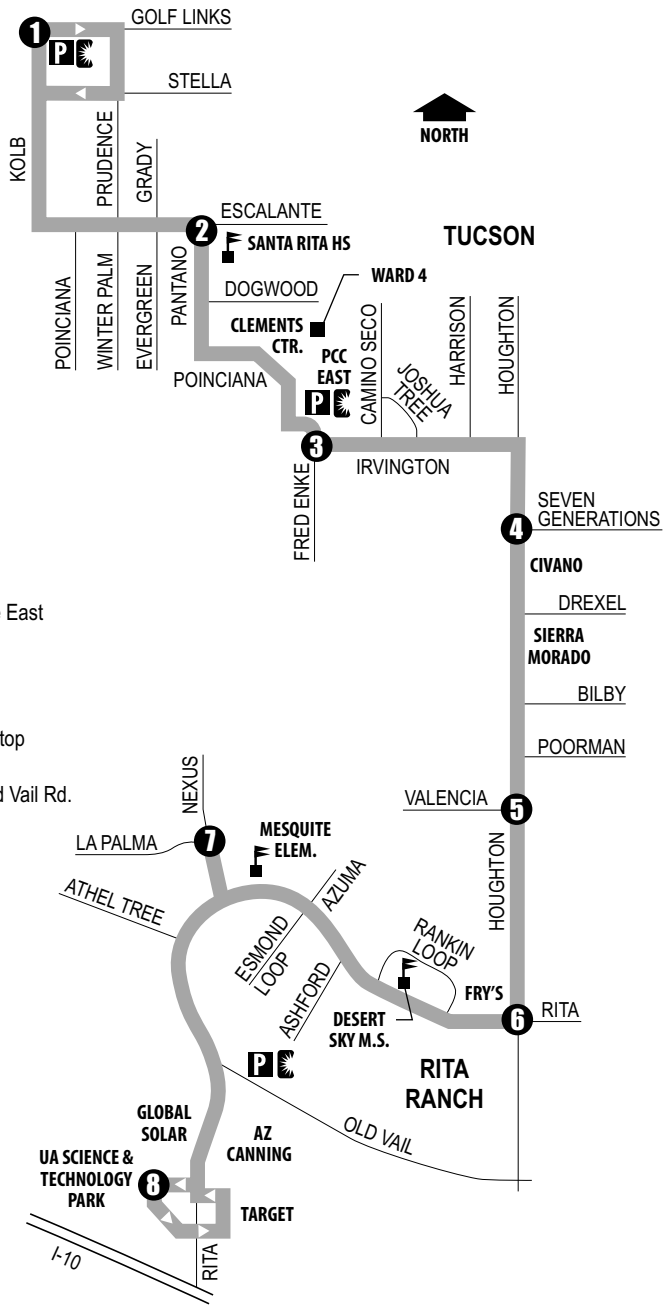

Route 450

Southeast Tucson/Rita Ranch

- Golf Links Park and Ride
- Fry's Grocery (Golf Links Rd)
- Santa Rita HS
- Clements Center
- Pima Community College East
- Fry's Grocery (Houghton Rd)
- Mesquite Elementary
- Old Vail Park and Ride
- UA Science & Technology Park

P Park & Ride Lots
(Estacione y Viaje)
Kolb/Golf Links
Pima Community College East
Old Vail Road

☀ Connect to Sun Tran
(Transborda a Sun Tran)
Routes 4, 17, 101X - **1** Stop
Routes 3, 37 - **3** Stop
Routes 110X - at **P** on Old Vail Rd.

Route 450 M-F / Southbound

Route 450 M-F / Northbound

1	2	3	4	5	6	7	8
Kolb at Golf Links Park & Ride	Escalante at Pantano	Pima Community College East	Seven Generations at Houghton	Valencia at Houghton	Rita at Houghton	Nexus at La Palma	UA Tech Park
630	637	642	648	653	655	700	706
800	807	812	818	823	825	830	836
930	937	942	948	953	955	1000	1006
1100	1107	1112	1118	1123	1125	1130	1136
1230	1237	1242	1248	1253	1255	100	106
200	207	212	218	223	225	230	236
330	337	342	348	353	355	400	406
500	507	512	518	523	525	530	536
630	637	642	648	653	655	700	706

8	7	6	5	4	3	2	1
UA Tech Park	Nexus at La Palma	Rita at Houghton	Valencia at Houghton	Seven Generations at Houghton	Pima Community College East	Escalante at Pantano	Kolb at Golf Links Park & Ride
545	553	558	601	605	612	618	622
715	723	728	731	735	742	748	752
845	853	858	901	905	912	918	922
1015	1023	1028	1031	1035	1042	1048	1052
1145	1153	1158	1201	1205	1212	1218	1222
115	123	128	131	135	142	148	152
245	253	258	301	305	312	318	322
415	423	428	431	435	442	448	452
545	553	558	601	605	612	618	622