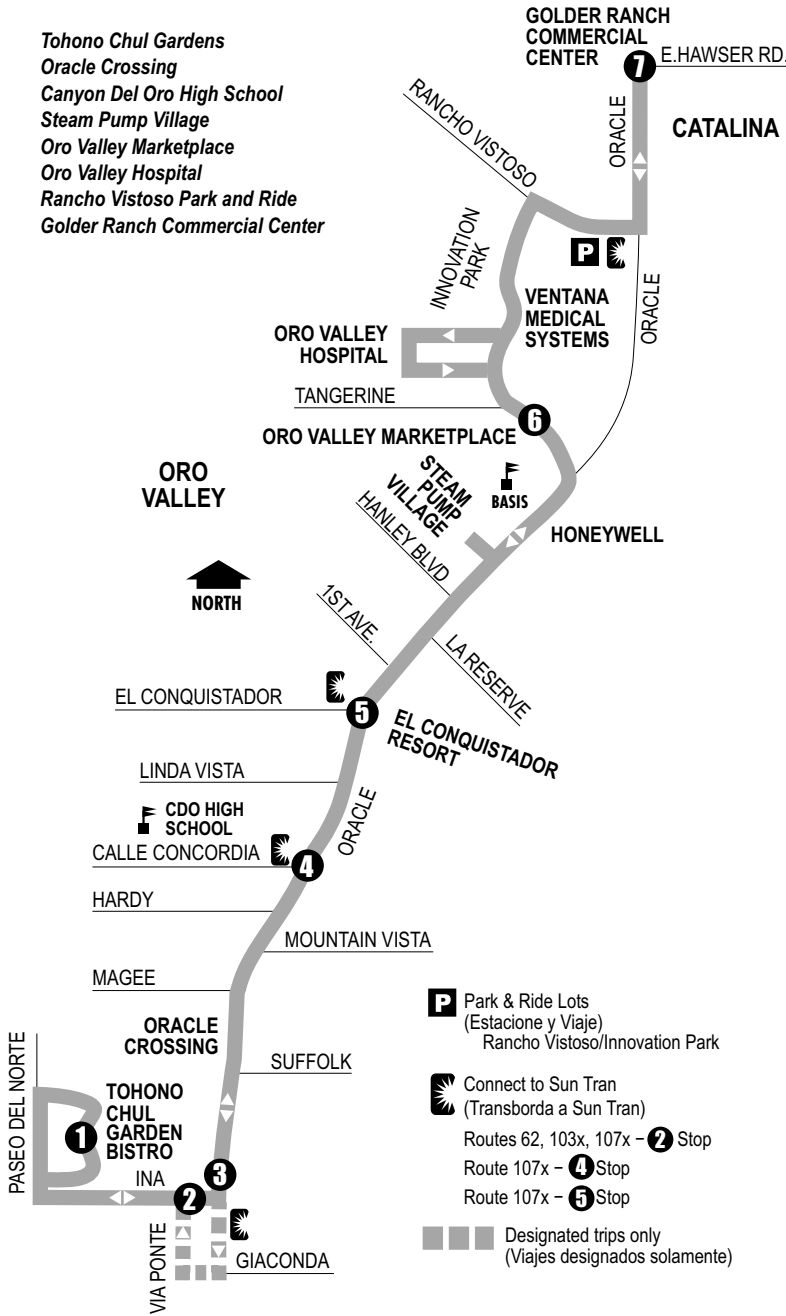

Route 401

N. Oracle/Catalina

- Tohono Chul Gardens
- Oracle Crossing
- Canyon Del Oro High School
- Steam Pump Village
- Oro Valley Marketplace
- Oro Valley Hospital
- Rancho Vistoso Park and Ride
- Golder Ranch Commercial Center

Route 401 M-F / Northbound

Route 401 M-F / Southbound

| Tohono Chul Gardens | Oracle at Ina (SW) | Oracle at Ina (NE) | Oracle at Calle Concordia | Oracle at El Conquistador | Oro Valley Marketplace | Golder Ranch Commercial Ctr. |
|---------------------|--------------------|--------------------|---------------------------|---------------------------|------------------------|------------------------------|
| 1 | 2 | 3 | 4 | 5 | 6 | 7 |
| — | 545 | 547 | 552 | 555 | 610 | 623 |
| — | 645 | 647 | 652 | 655 | 710 | 723 |
| — | 745 | 747 | 752 | 755 | 810 | 823 |
| 845 | — | 848 | 855 | 858 | 913 | 926 |
| 945 | — | 948 | 955 | 958 | 1013 | 1026 |
| 1045 | — | 1048 | 1055 | 1058 | 1113 | 1126 |
| 1145 | — | 1148 | 1155 | 1158 | 1213 | 1226 |
| 1245 | — | 1248 | 1255 | 1258 | 113 | 126 |
| 145 | — | 148 | 155 | 158 | 213 | 226 |
| 245 | — | 248 | 255 | 258 | 313 | 326 |
| 345 | — | 348 | 355 | 358 | 413 | 426 |
| 445 | — | 448 | 455 | 458 | 513 | 526 |